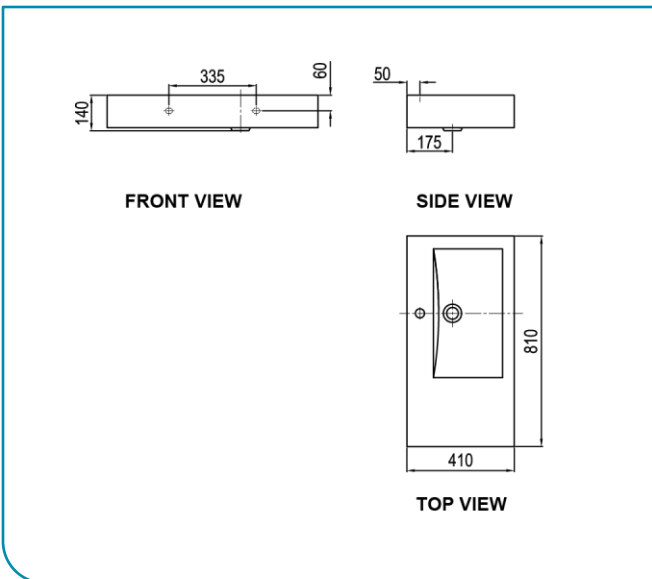

Wall-Hung Lavatory

PRODUCT FEATURES

- High gloss surface finishing
- Easy to clean surface profile

PRODUCT SPECIFICATIONS

- Dimension: 810 (L) x 410 (W) x 140 (H) mm
- Material: Vitreous China

TECHNICAL DRAWING