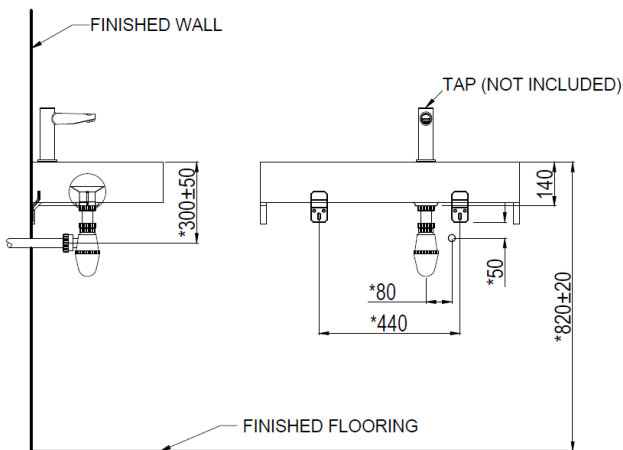

INSTALLATION DETAILS

Copyright © Rigel Technology (S) Pte Ltd All rights reserved. Terms of Use.